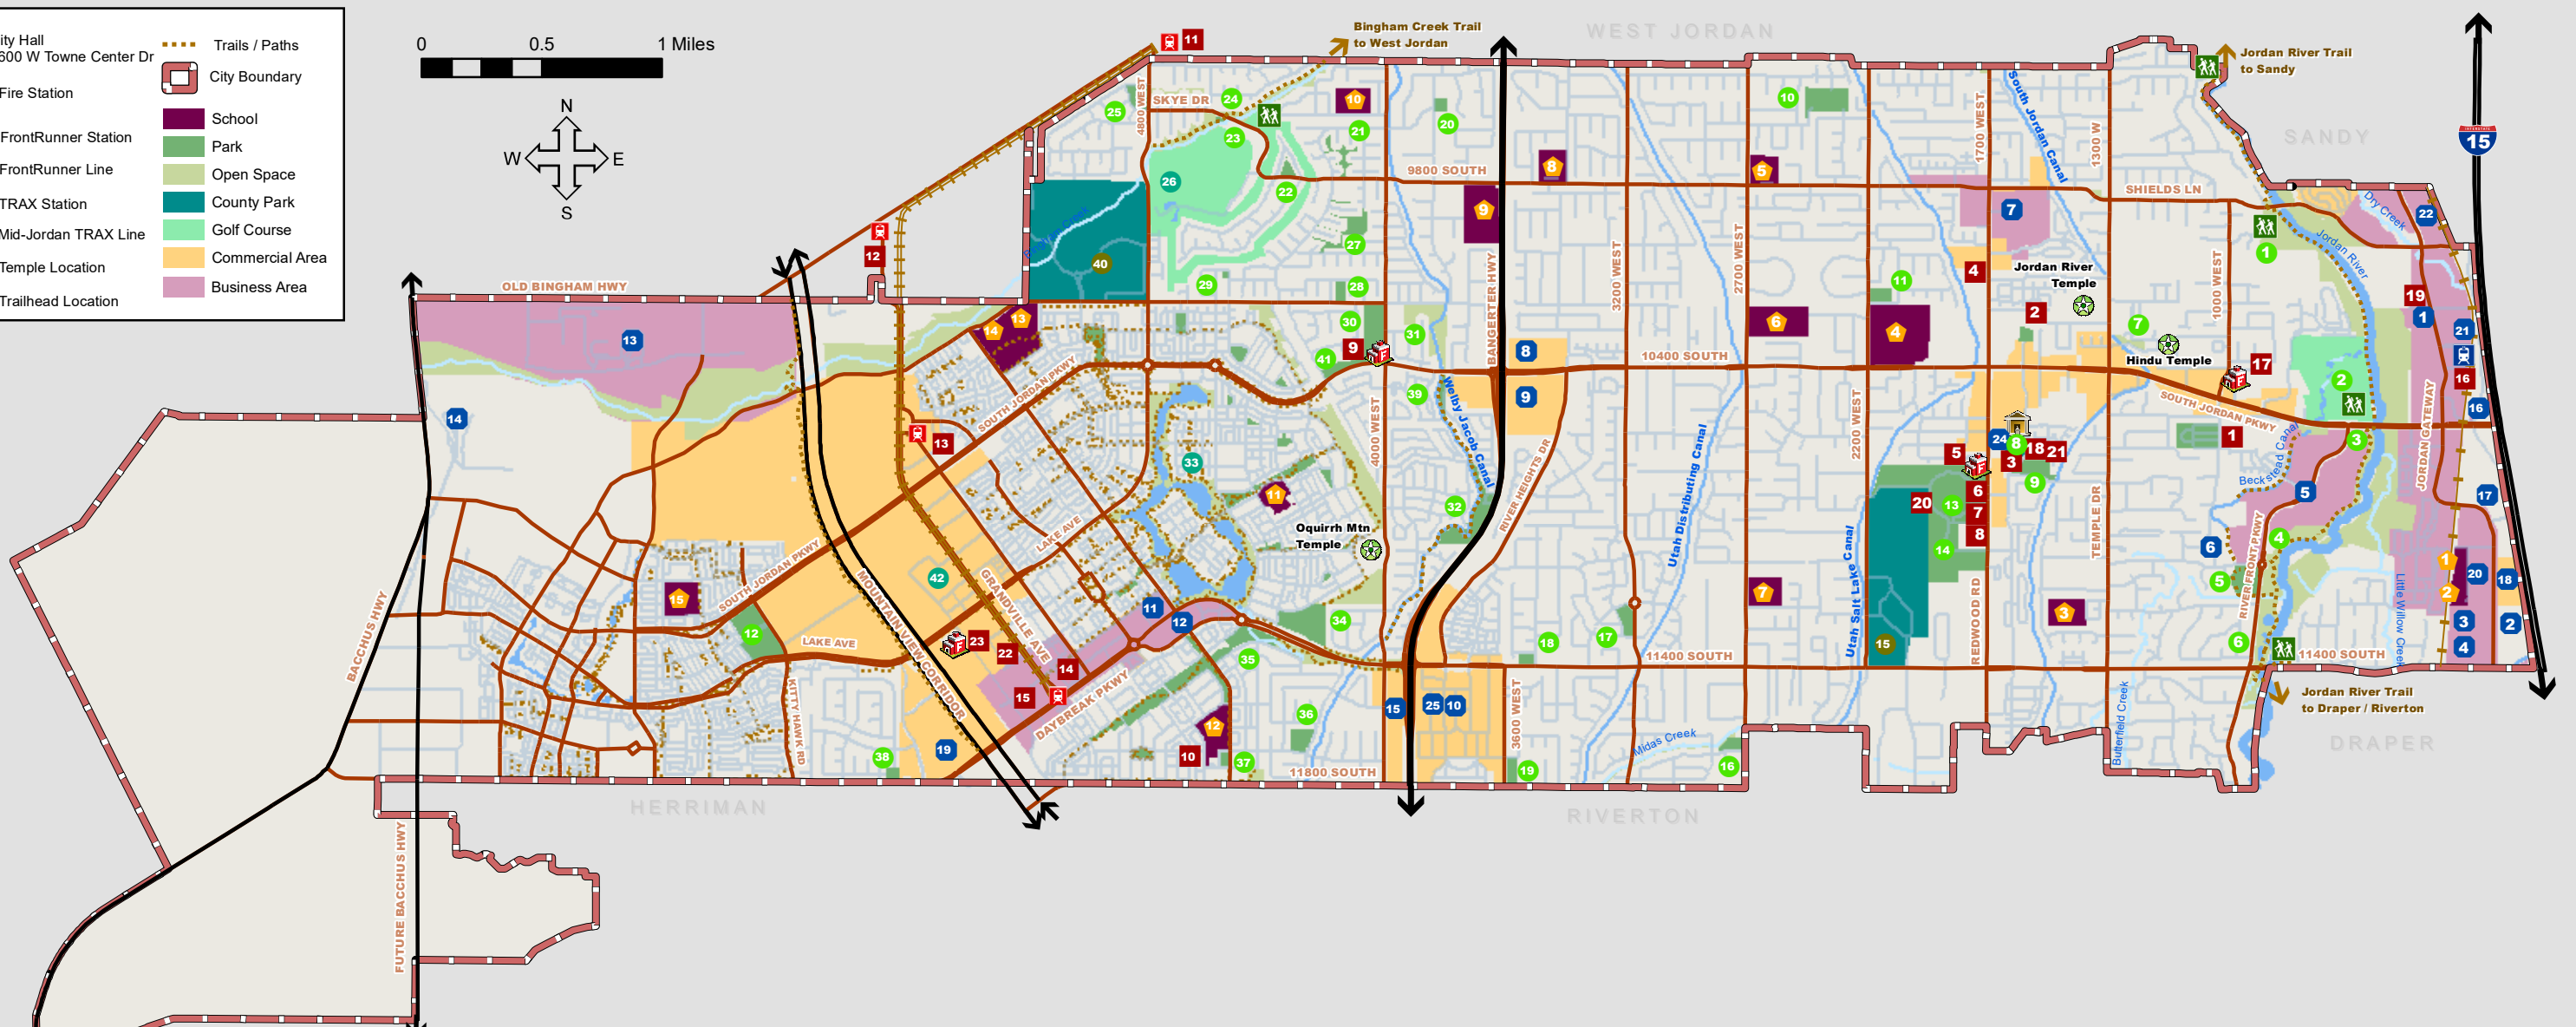

City Hall
1600 W Towne Center Dr

Fire Station

FrontRunner Station

FrontRunner Line

TRAX Station

Mid-Jordan TRAX Line

Temple Location

Trailhead Location

Trails / Paths

City Boundary

School

Park

Open Space

County Park

Golf Course

Commercial Area

Business Area

POINTS OF INTEREST

1 South Jordan City Cemetery 10630 S 1055 W	2 Gale Center of History and Culture 10300 S Beckstead Ln	3 Salt Lake County Library South Jordan Branch 10673 S Redwood RD	4 South Jordan Post Office 10102 S Redwood Rd	5 South Jordan Fire Station #61 10758 S Redwood Rd	6 South Jordan Community Center 10778 S Redwood Rd	7 Salt Lake County Fitness & Aquatic Center 10866 S Redwood Rd	8 South Jordan Public Works Building 10996 S Redwood Rd	9 South Jordan Fire Station #62 4022 W South Jordan Pkwy	10 Daybreak Community Center 4544 W Harvest Creek Way	11 UTA TRAX Station 4800 W Old Bingham Hwy
---	---	--	---	--	--	--	---	--	---	--

BUSINESS / COMMERCIAL CENTERS

7 MERIT MEDICAL	8 WALMART SUPERCENTER	9 COSTCO	10 THE DISTRICT	11 RIO TINTO REGIONAL CENTER	12 SODA ROW	13 DAYBREAK COMMERCE PARK	14 TRANS-JORDAN LANDFILL	15 OQUIRRH MOUNTAIN MARKETPLACE	16 JERRY SEINER	17 VOLKSWAGEN SOUTHTOWNE
------------------------	------------------------------	-----------------	------------------------	-------------------------------------	--------------------	----------------------------------	---------------------------------	--	------------------------	---------------------------------